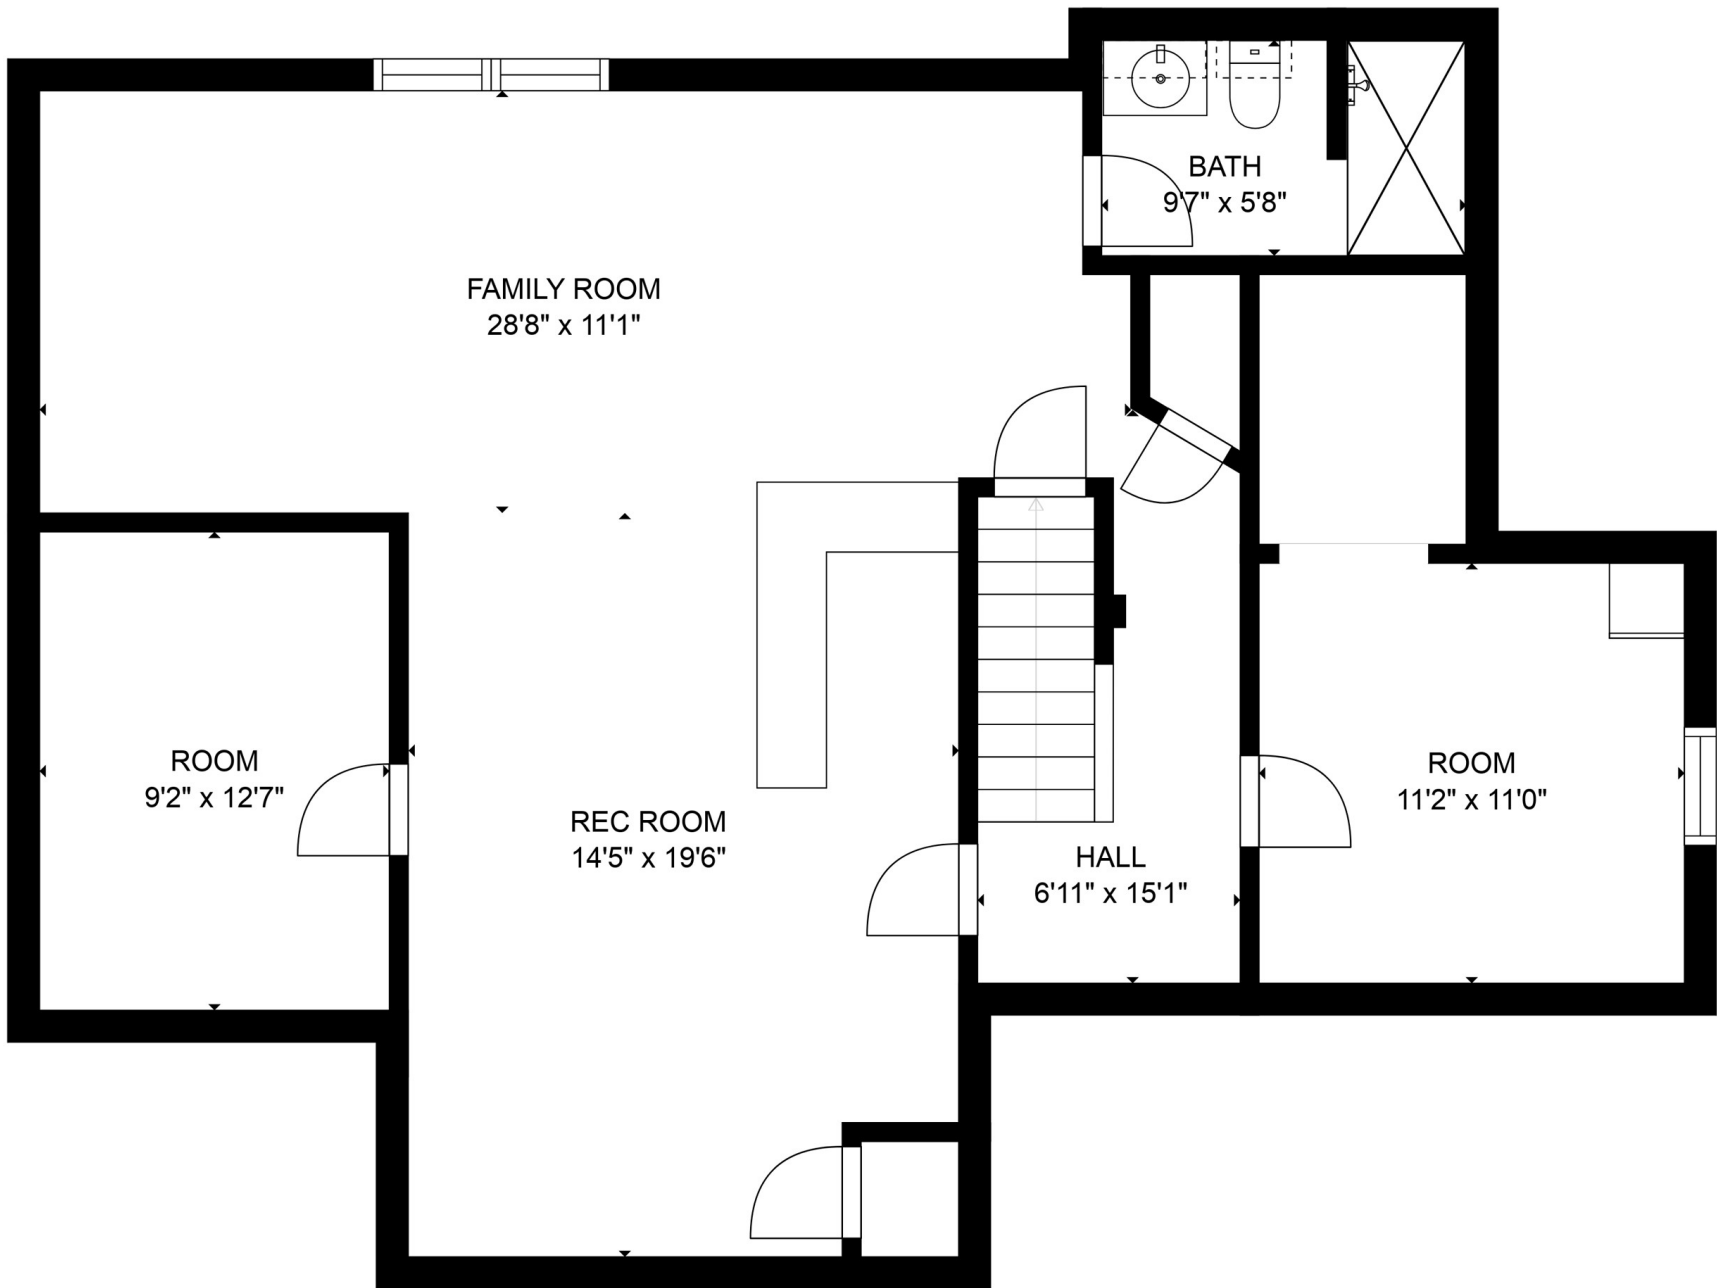

Estimated areas

GLA FLOOR 1: 0 sq. ft, excluded 1508 sq. ft
 GLA FLOOR 2: 1322 sq. ft, excluded 0 sq. ft
 GLA FLOOR 3: 1083 sq. ft, excluded 0 sq. ft
 Total GLA 2405 sq. ft, total scanned area 3913 sq. ft

SIZES AND DIMENSIONS ARE APPROXIMATE, ACTUAL MAY VARY.

Estimated areas

GLA FLOOR 1: 0 sq. ft, excluded 1508 sq. ft
 GLA FLOOR 2: 1322 sq. ft, excluded 0 sq. ft
 GLA FLOOR 3: 1083 sq. ft, excluded 0 sq. ft
 Total GLA 2405 sq. ft, total scanned area 3913 sq. ft