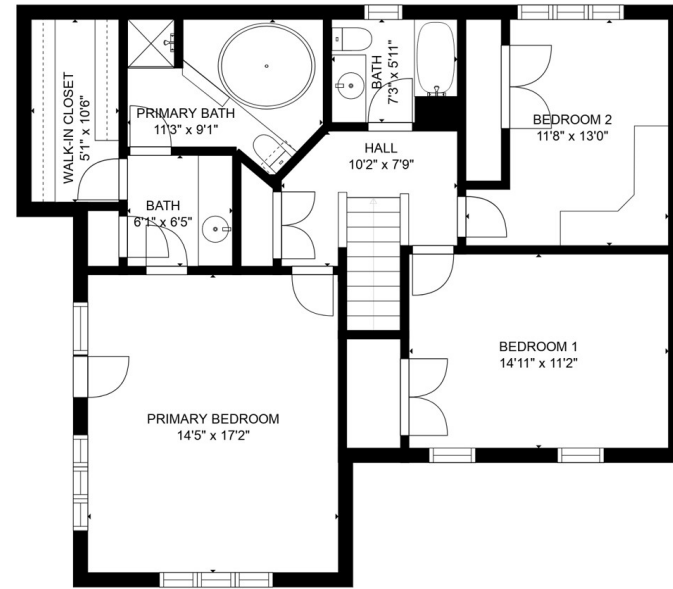

Estimated areas

GLA FLOOR 1: 0 sq. ft, excluded 1508 sq. ft
 GLA FLOOR 2: 1322 sq. ft, excluded 0 sq. ft
 GLA FLOOR 3: 1083 sq. ft, excluded 0 sq. ft
 Total GLA 2405 sq. ft, total scanned area 3913 sq. ft

SIZES AND DIMENSIONS ARE APPROXIMATE, ACTUAL MAY VARY.

Estimated areas

GLA FLOOR 1: 0 sq. ft, excluded 1508 sq. ft
 GLA FLOOR 2: 1322 sq. ft, excluded 0 sq. ft
 GLA FLOOR 3: 1083 sq. ft, excluded 0 sq. ft
 Total GLA 2405 sq. ft, total scanned area 3913 sq. ft