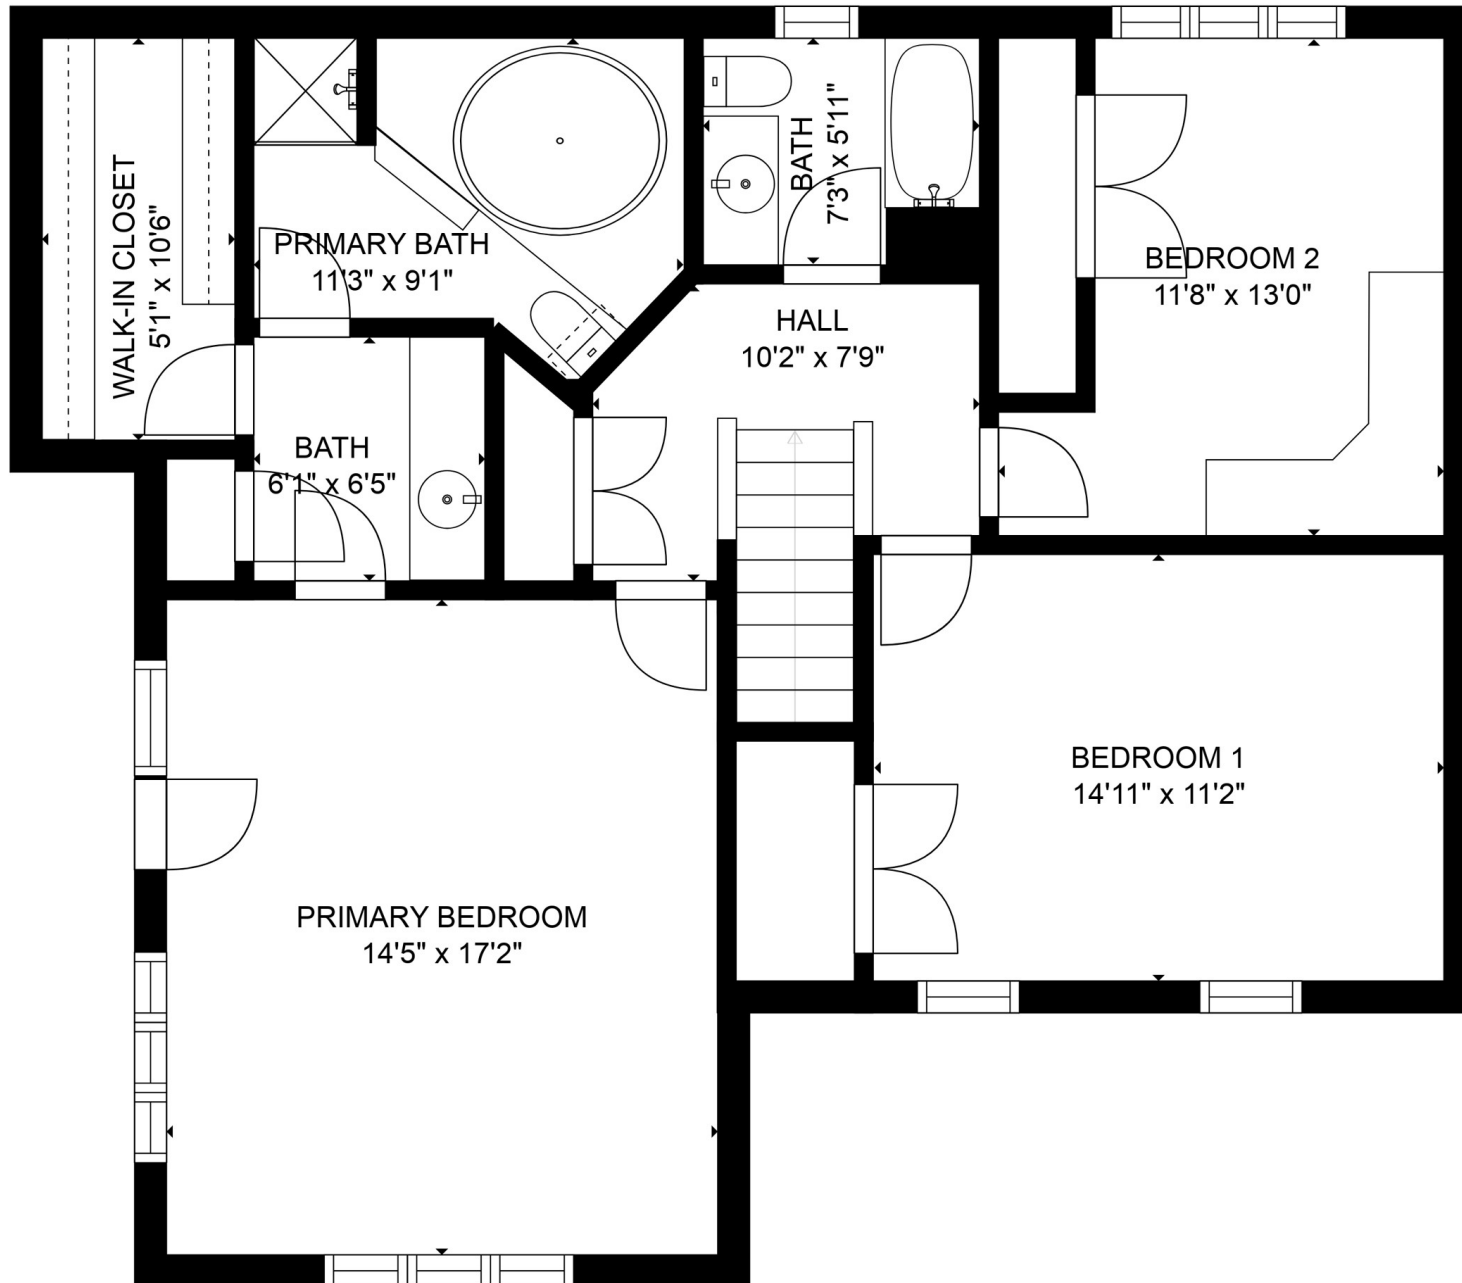

Estimated areas

GLA FLOOR 1: 0 sq. ft, excluded 1508 sq. ft
 GLA FLOOR 2: 1322 sq. ft, excluded 0 sq. ft
 GLA FLOOR 3: 1083 sq. ft, excluded 0 sq. ft
 Total GLA 2405 sq. ft, total scanned area 3913 sq. ft

SIZES AND DIMENSIONS ARE APPROXIMATE, ACTUAL MAY VARY.

Estimated areas

GLA FLOOR 1: 0 sq. ft, excluded 1508 sq. ft
 GLA FLOOR 2: 1322 sq. ft, excluded 0 sq. ft
 GLA FLOOR 3: 1083 sq. ft, excluded 0 sq. ft
 Total GLA 2405 sq. ft, total scanned area 3913 sq. ft